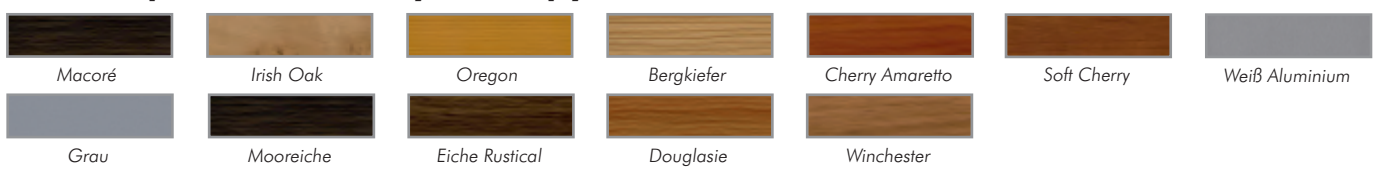

Ďalšie špeciálne dekory na dopyt

technické zmeny vyhradené