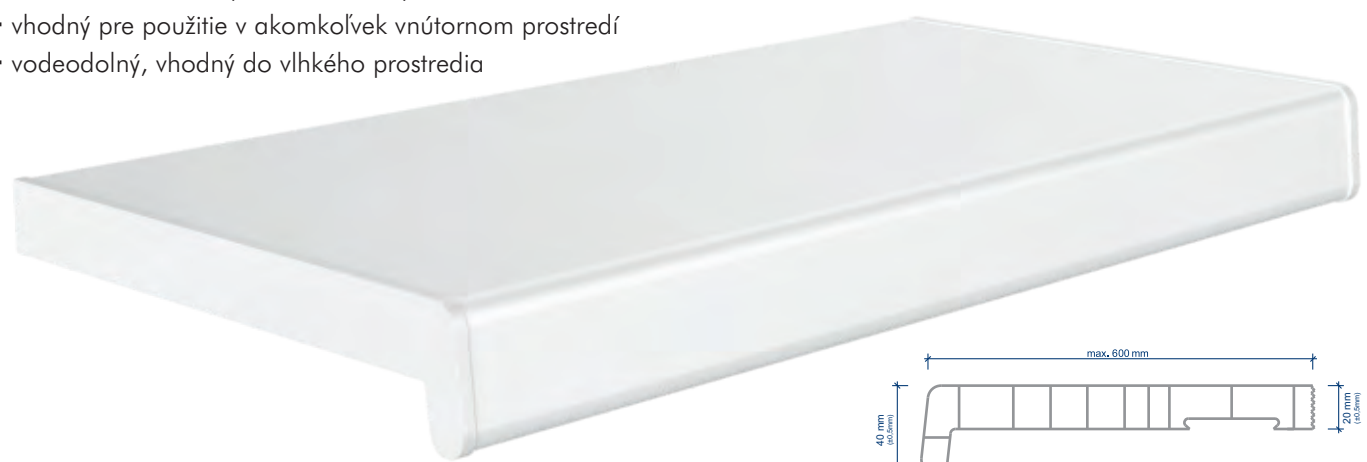

HAMMER · Plastový parapet

- tradičná, overená kvalita
- najmasívnejší plastový parapet na trhu
- extrémne robustné plastové komory
- vhodný pre použitie v akomkoľvek vnútornom prostredí
- vodeodolný, vhodný do vlhkého prostredia